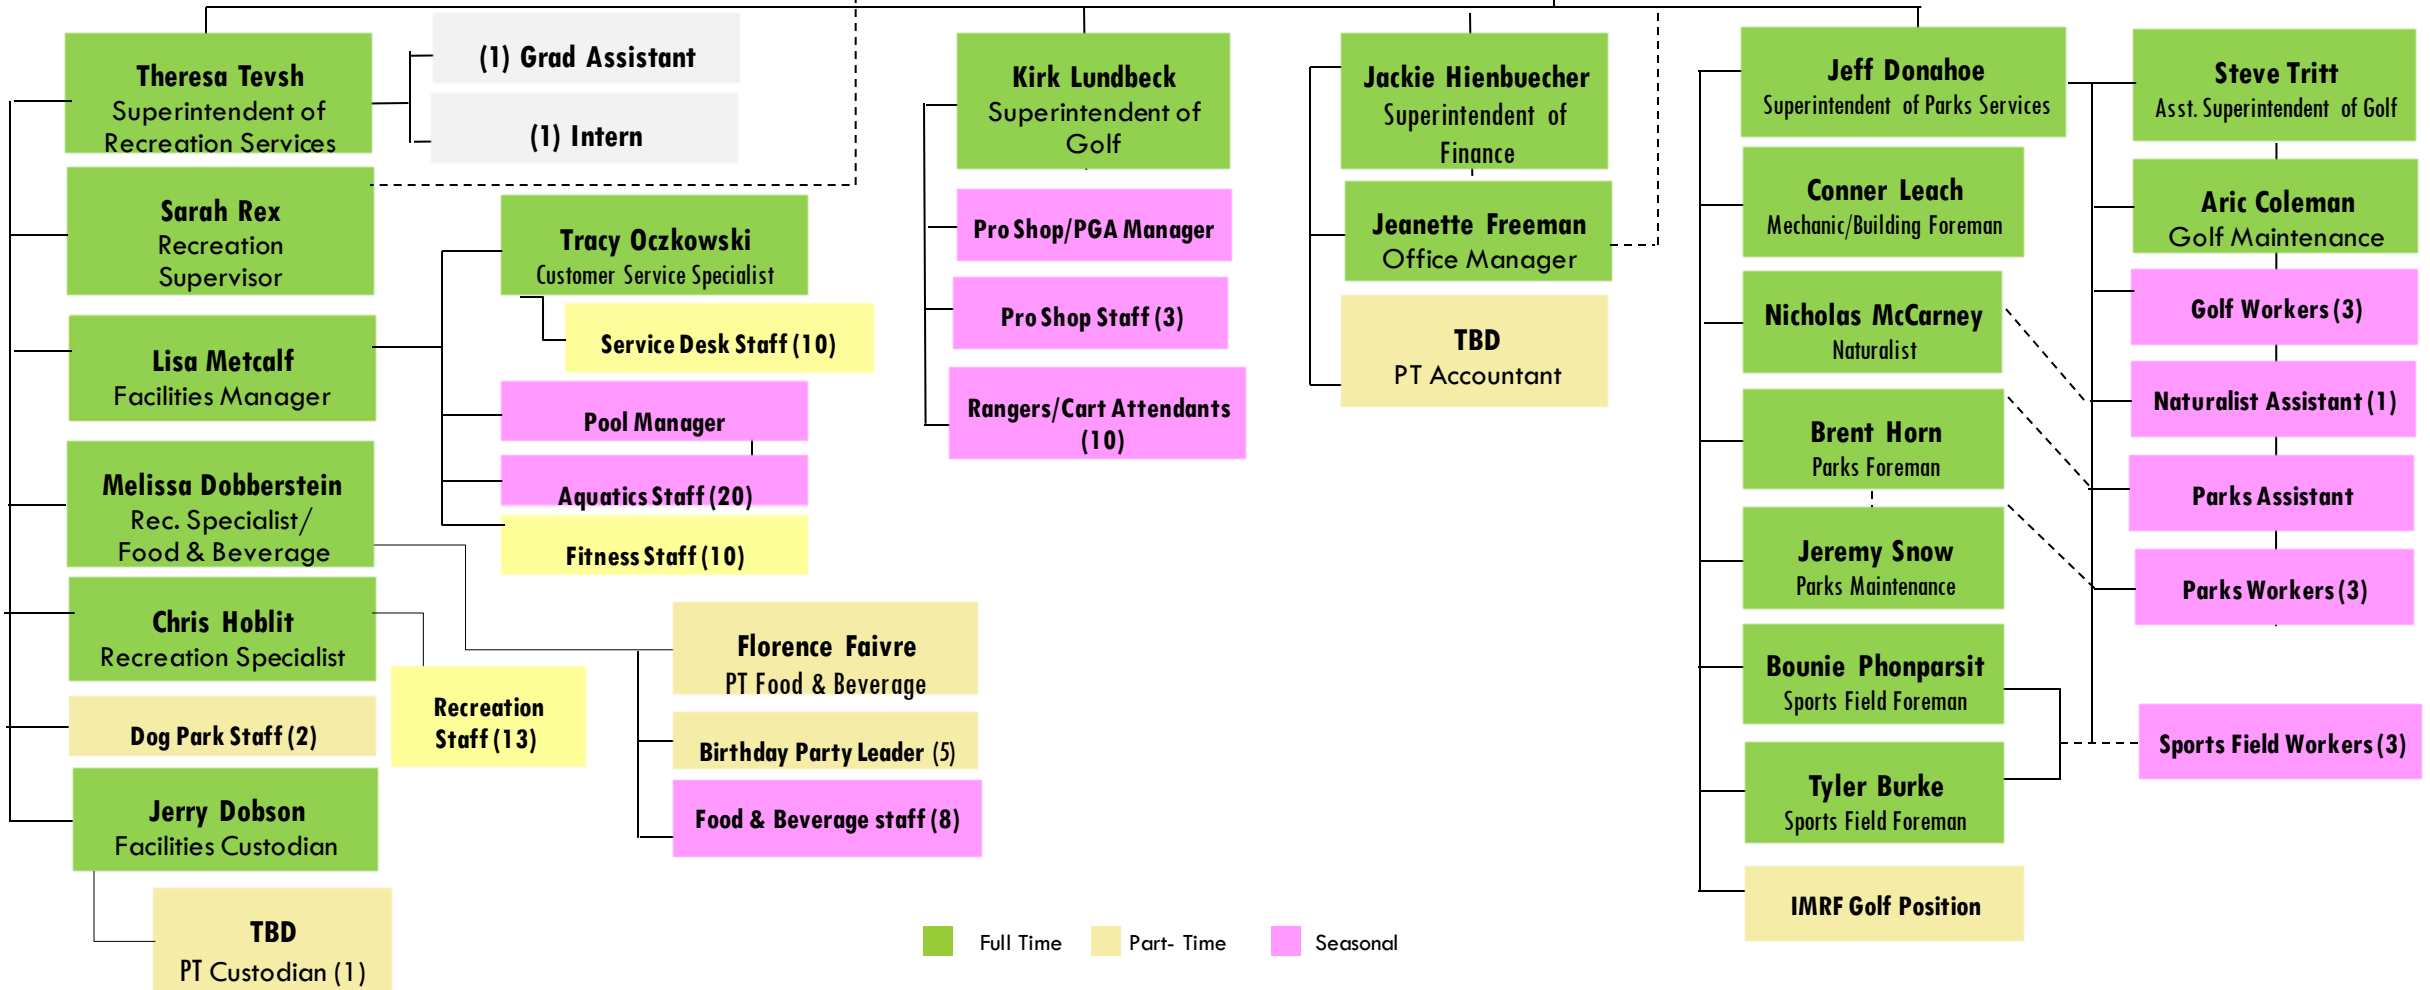

Sycamore  
District Residents

Board of Commissioners

**Jonelle Bailey**  
Executive Director

■ Full Time   
 ■ Part- Time   
 ■ Seasonal