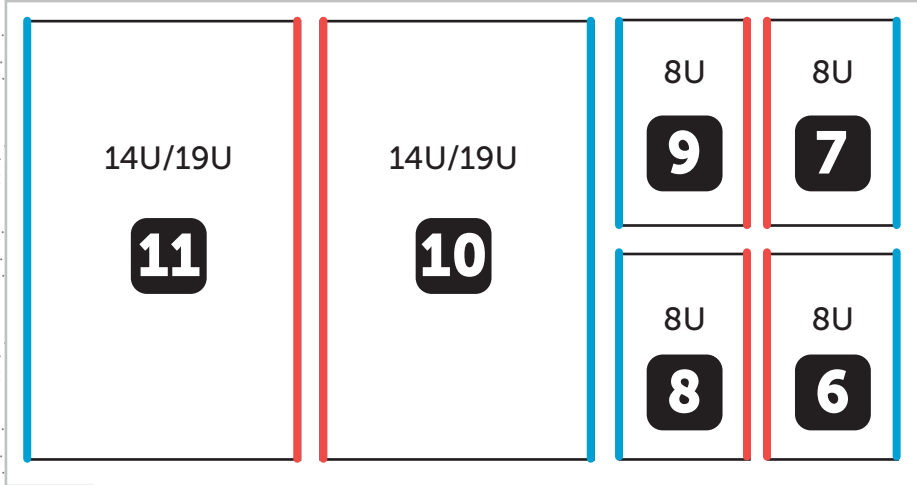

RIVERSIDE SPORTS COMPLEX

1515 Airport Road, Sycamore

Airport Rd.