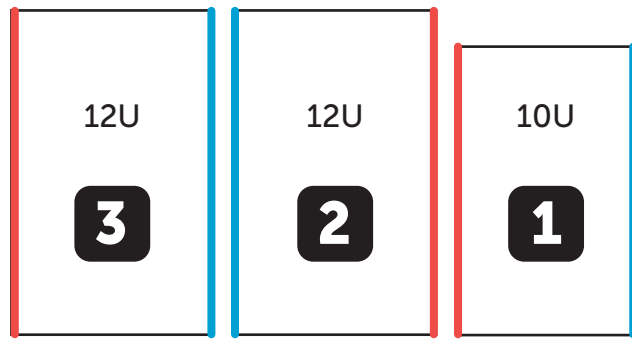

RIVERSIDE SPORTS COMPLEX

1515 Airport Road, Sycamore

Airport Rd.