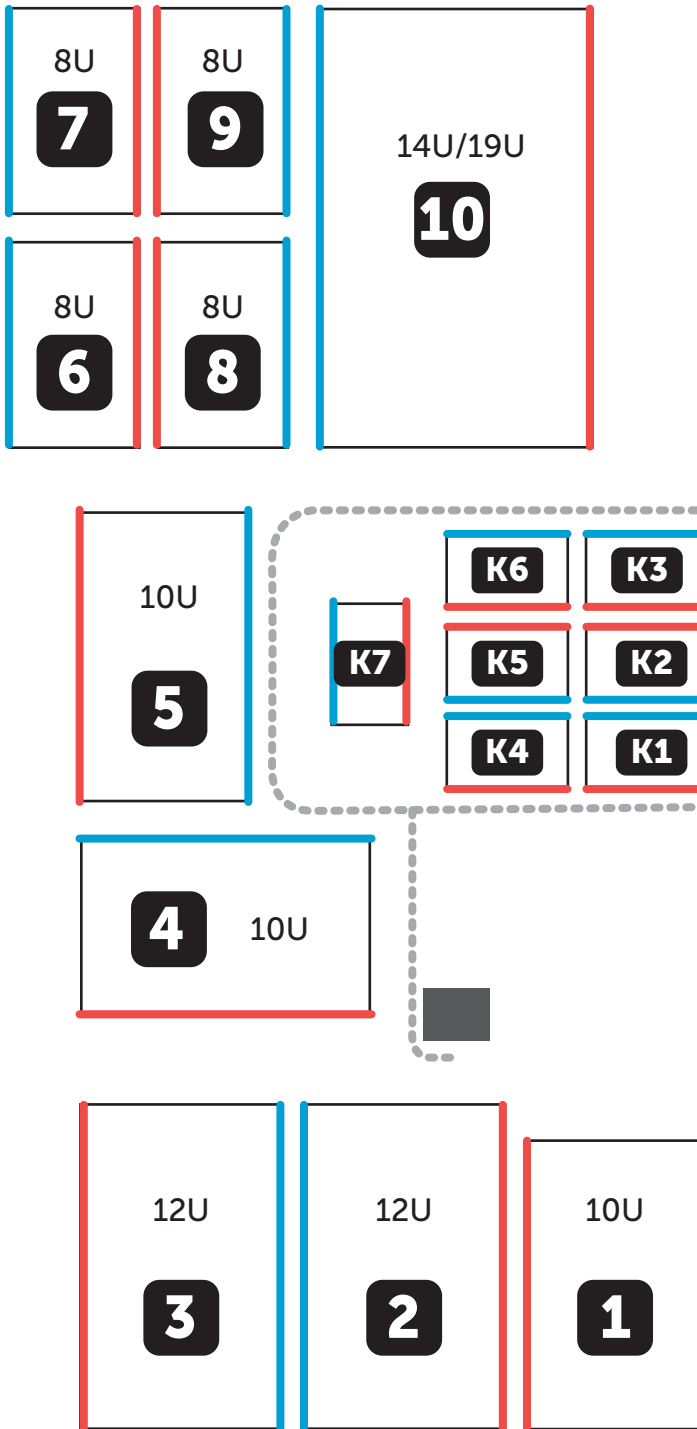

# RIVERSIDE SOCCER COMPLEX

1515 Airport Road, Sycamore

Airport Rd.

— Players ▲  
— Parents N